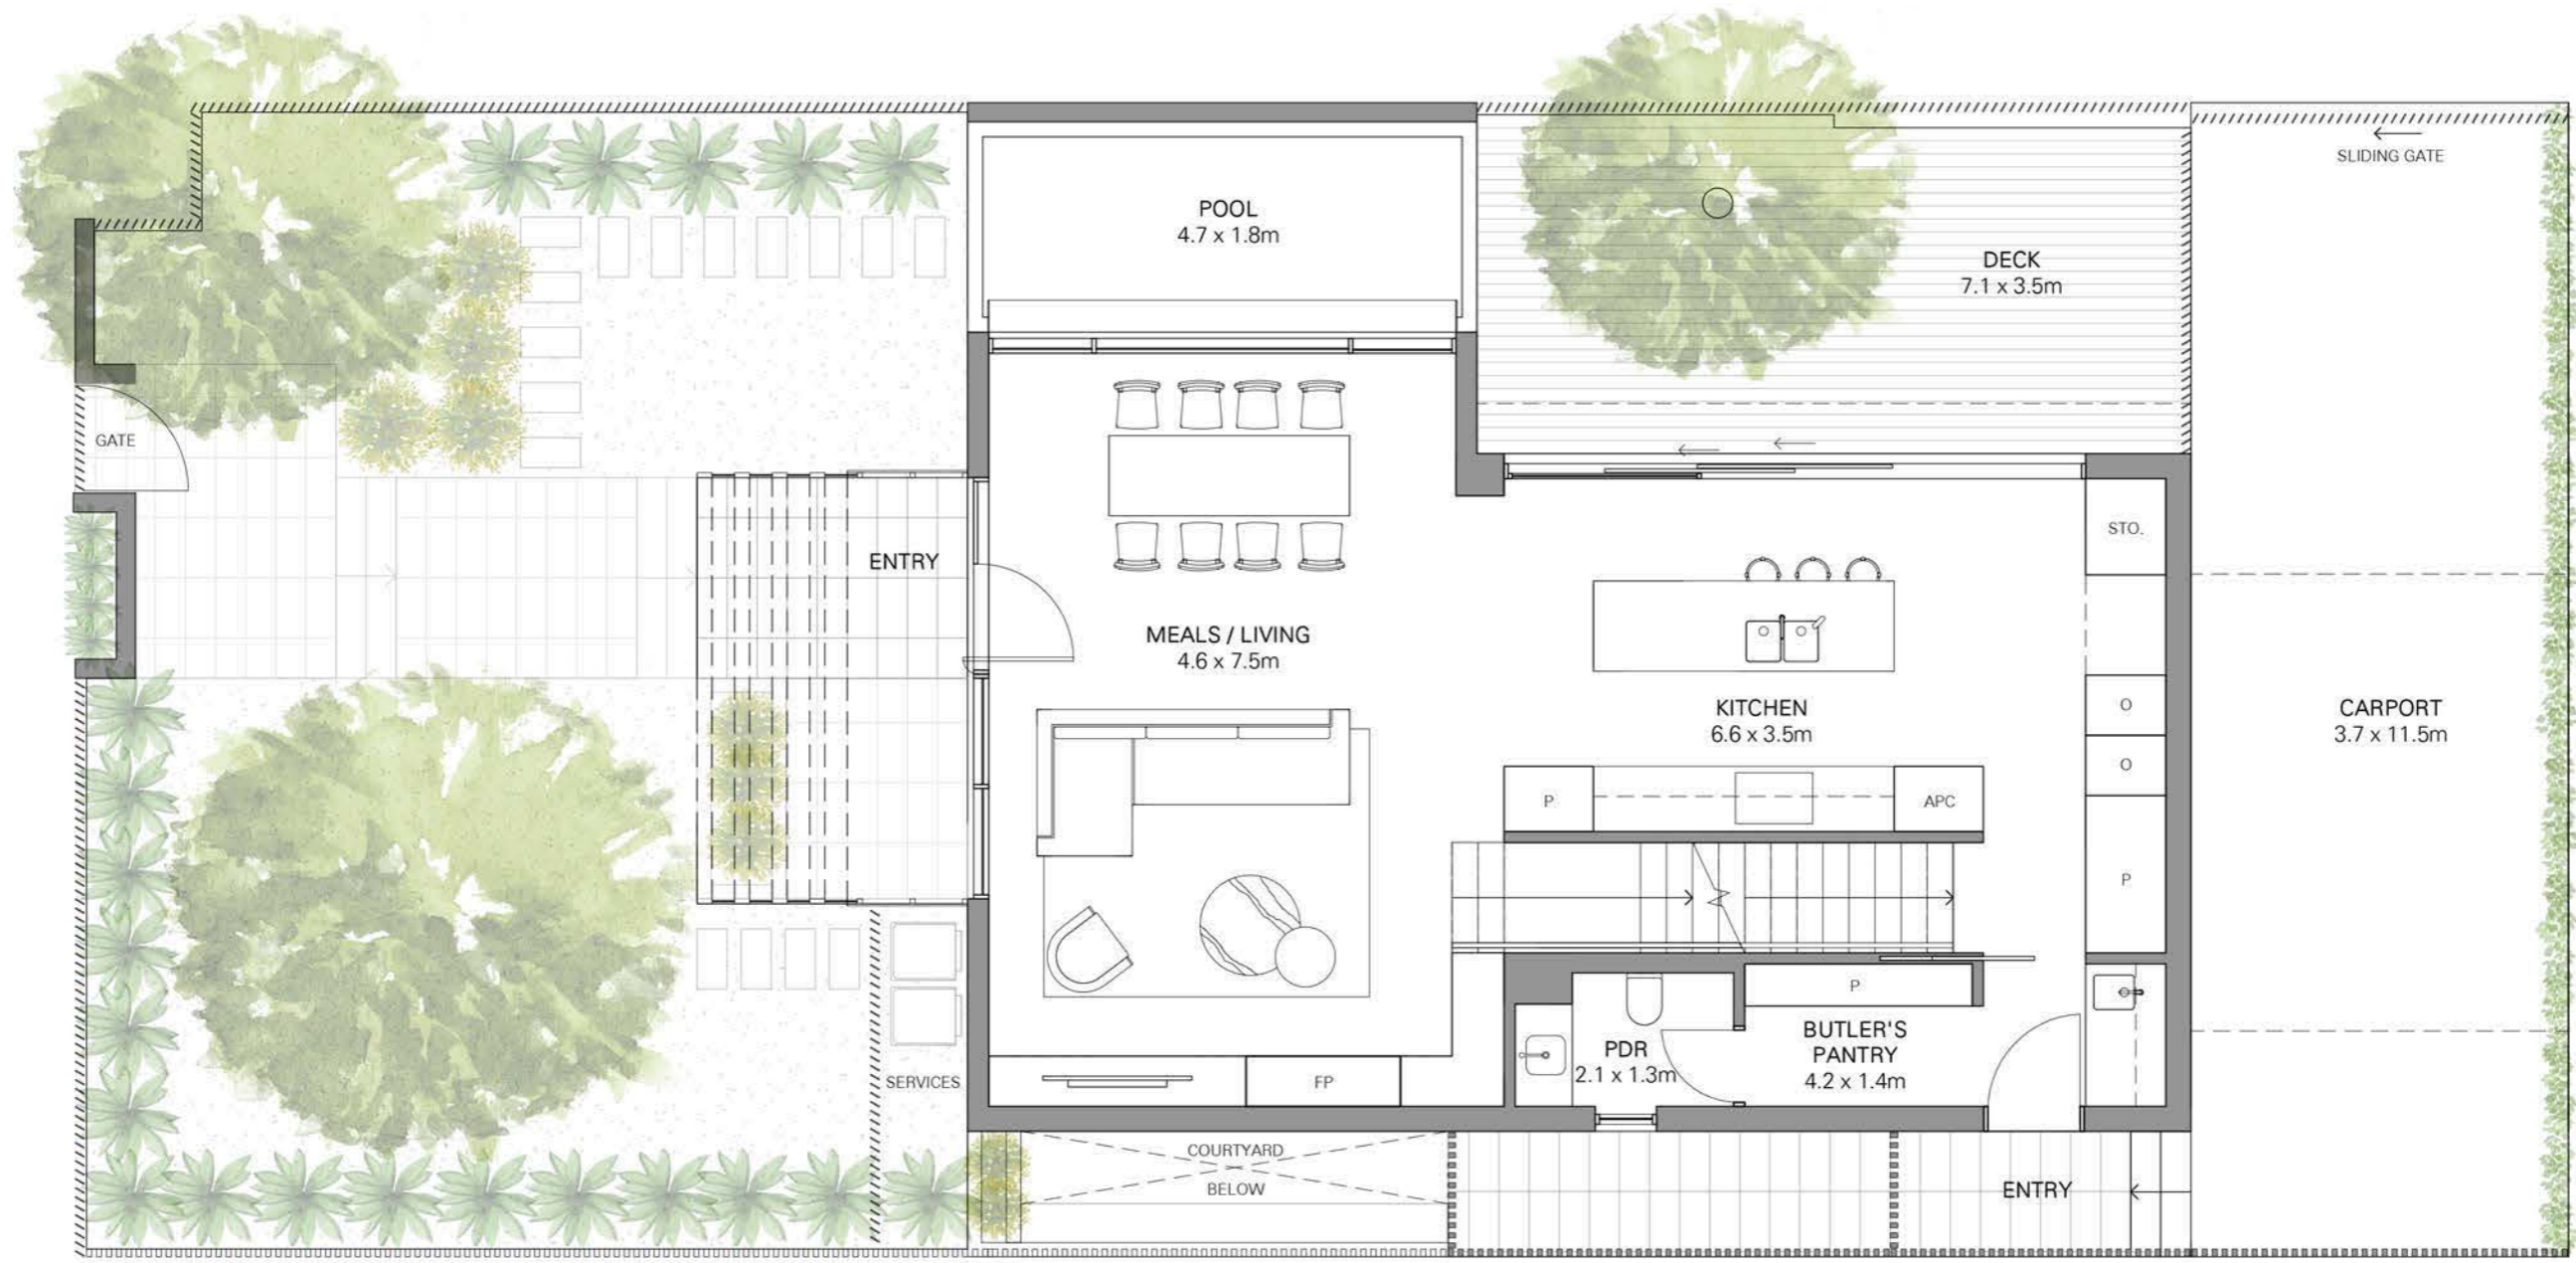

LEGEND

- L LINEN CUPBOARD
- LC LAUNDRY CHUTE
- BIR BUILT IN ROBE
- SHR SHOWER

AREAS

- HOUSE 91.1m<sup>2</sup>
- COURTYARD 6.5m<sup>2</sup>

HOUSE 1

112 MITFORD

HOUSE GROUND LEVEL LOCATION

**LEGEND**

P	PANTRY
O	OVEN
FP	FIREPLACE
APC	APPLIANCE CUPBOARD
PDR	POWDER ROOM
STO.	STORAGE

**AREAS**

HOUSE	88.6m <sup>2</sup>
CARPORT	42.5m <sup>2</sup>
PRIVATE OPEN SPACE	137.4m <sup>2</sup>

HOUSE 1

112 MITFORD

HOUSE FIRST LEVEL LOCATION

LEGEND

- LC LAUNDRY CHUTE
- QS QUEEN SIZE BED
- KS KING SIZE BED
- BIR BUILT IN ROBE
- WIR WALK IN ROBE
- SHR SHOWER

AREAS

HOUSE 86.2m<sup>2</sup>

HOUSE 1

112 MITFORD

HOUSE FIRST LEVEL LOCATION

**LEGEND**

- LC LAUNDRY CHUTE
- QS QUEEN SIZE BED
- KS KING SIZE BED
- BIR BUILT IN ROBE
- WIR WALK IN ROBE
- SHR SHOWER

**AREAS**

HOUSE 86.2m<sup>2</sup>

HOUSE 1

112 MITFORD